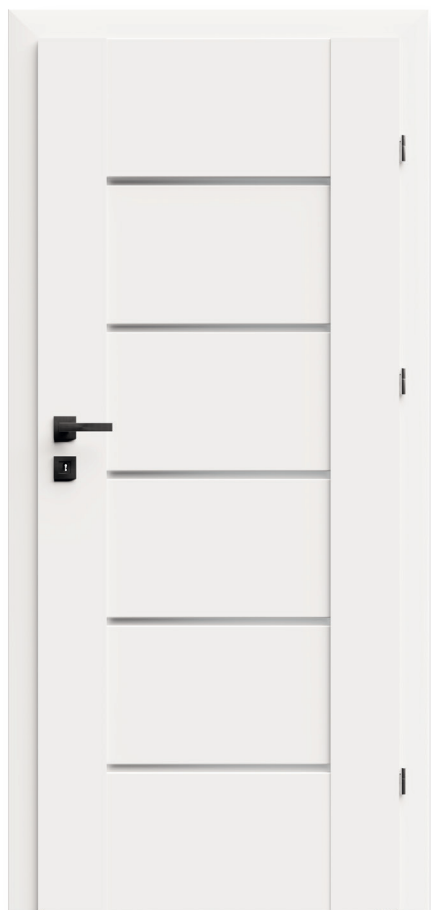

LUMIO 1

Decor

LUMIO 9

STANDARD OPTIONS

- » stiles made of wood-based panels
- » glass pane MAT DRE 4 mm thick
- » 3 flat inserts, 2 glass panes LUMIO 9
- » straight edge
- » 3 silver screw-in pivot hinges
- » deadbolt lock with a simple key or bathroom lock

* Note: selected configurations of rebated LUMIO 1 and LUMIO 9 models in alpine white are available from stock.

Color: alpine white
Type: Rebated
Standard: 2043
Widths: 70, 80, 90
Options: simple key lock, toilet lock, ventilation undercut
Adjustable door frame:
alpine white - width 70, 80, 90

PRICE OF LUMIO DOOR LEAF 1, 9 STARTS FROM:

PLN 514 net / PLN 632.22 gross

More models and a wider range of colors of LUMIO collection can be found at www.dre.pl